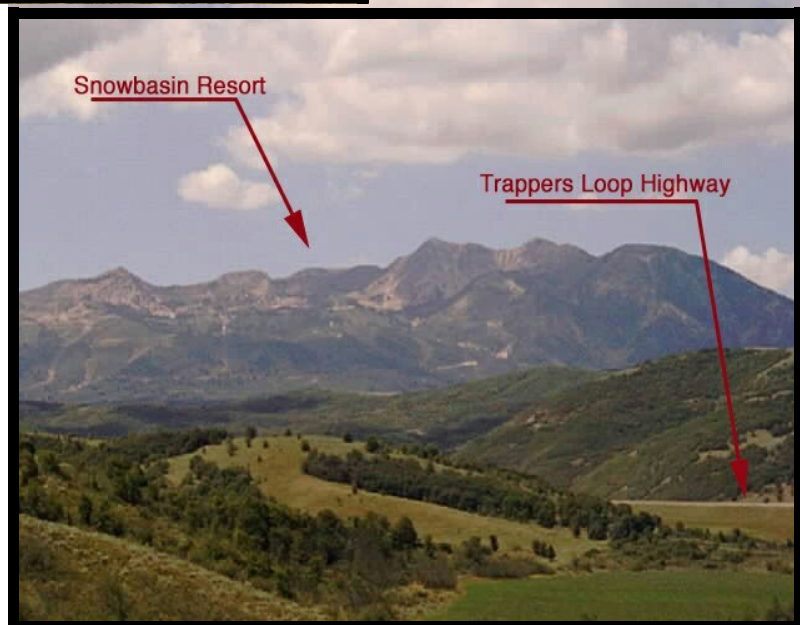

80 Acres Prime High End Residential Land

Adjacent to (Chris' Resort) Commercial Property
Huntsville, Utah

Location

- NE of Salt Lake City
- East of Ogden
- 50 minutes from Salt Lake International Airport
- 20 minutes from Ogden's Hinckley Airport
- Located at the Junction of two main State Hwys
- Across the road from Pine View Reservoir

Surroundings

- 10 minutes from Snowbasin, A Sun Valley Resort and home of the 2002 Olympic Downhill
- 15 minutes from Powder Mountain Ski Resort
- Panoramic views of snow capped mountains and rolling hills and valleys