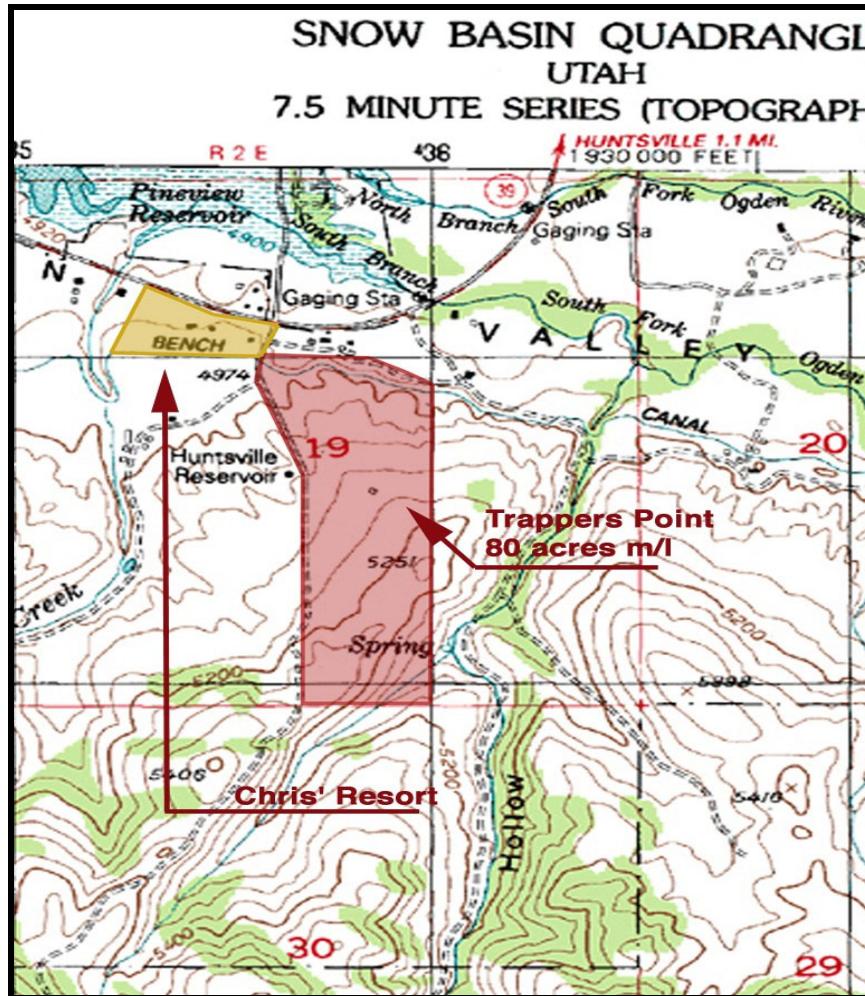

Platt Map

Subject property is the pink shaded area